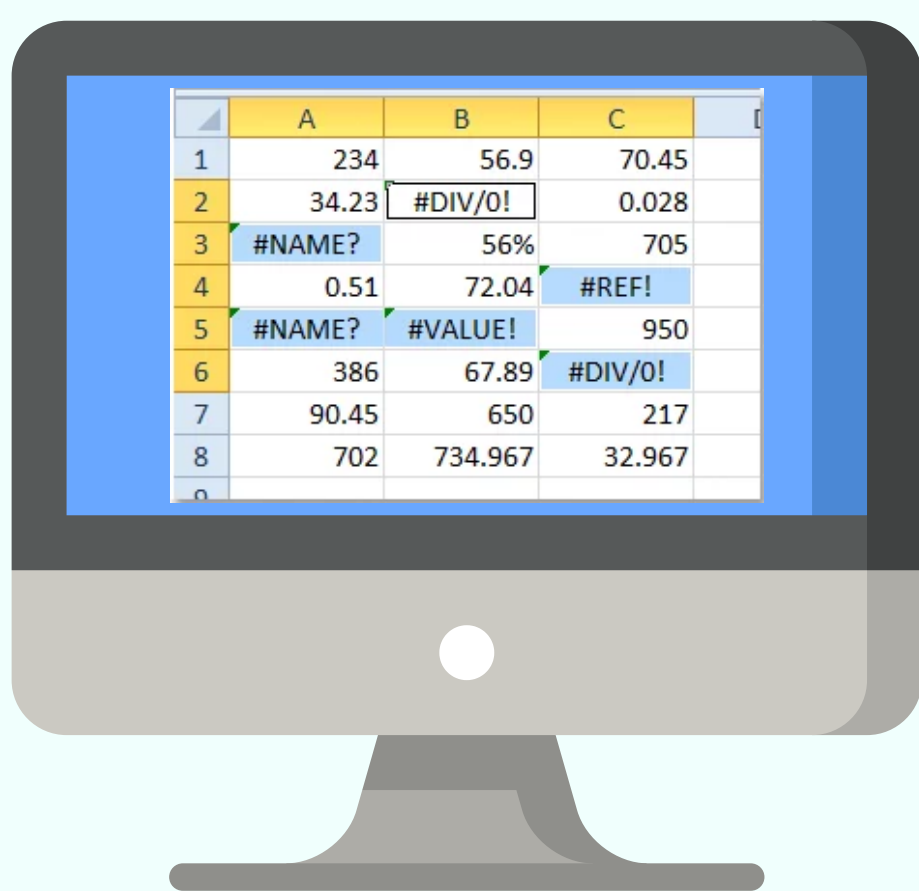

Spreadsheet Risks

Sometimes, the tools people use at work are pretty obvious...

VS.

Sometimes, they are almost invisible...

VS.

But the risks are still there!

81% of companies use spreadsheets

94% of spreadsheets contain an error

Spreadsheets can consume up to 50% of work time

Use Lumeer – the future ready project management tool!